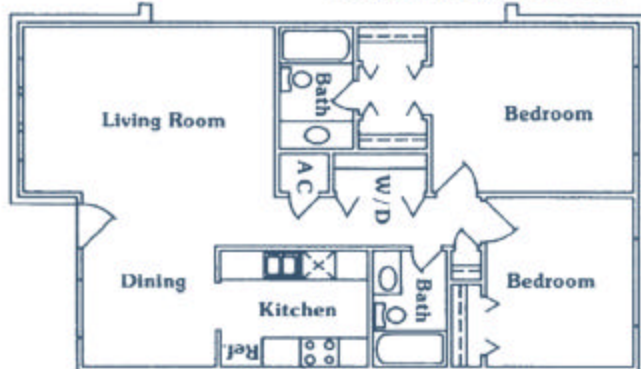

Cedar Wood  
 Apartment Homes  
 1201 South Johnson St.  
 Alvin, Texas 77511  
 281.331.6513

Plan A - One Bedroom  
 Approximately 879 Sq. Ft.

Approximately 760 Sq. Ft.  
 PLAN B - One Bedroom

PLAN C - Two Bedroom  
 Approximately 912 Sq. Ft.

PLAN D - Two Bedroom  
 Approximately 960 Sq. Ft.

PLAN E - Three Bedroom  
 Approximately 1175 Sq. Ft.