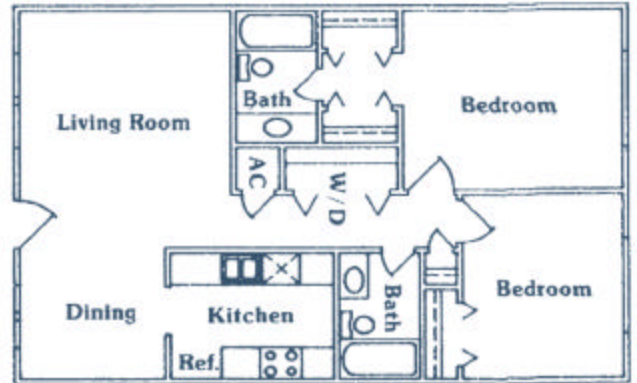

Cedar Wood  
 Apartment Homes  
 1201 South Johnson St.  
 Alvin, Texas 77511  
 281.331.6513

Plan A - One Bedroom  
 Approximately 879 Sq. Ft.

Approximately 760 Sq. Ft.  
 PLAN B - One Bedroom

PLAN C - Two Bedroom  
 Approximately 912 Sq. Ft.

PLAN D - Two Bedroom  
 Approximately 960 Sq. Ft.

PLAN E - Three Bedroom  
 Approximately 1175 Sq. Ft.