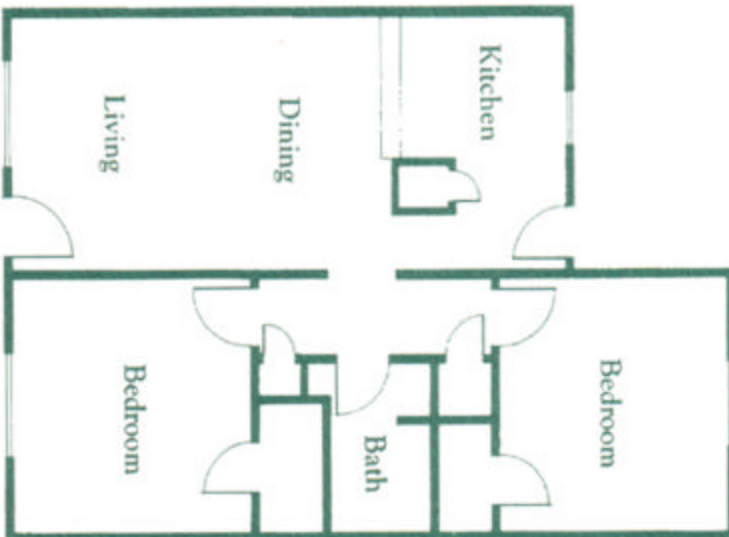

HIDDEN HIDDEN PARK

Hidden Park
4225 Mangum Road
Houston, Texas 77092
713.686.1662

PLAN A—One Bedroom
Approximately 680 Square Feet

PLAN B—One Bedroom
Approximately 725 Square Feet

PLAN C—Two Bedroom
Approximately 900 Square Feet

PLAN D—Two Bedroom
Approximately 900 Square Feet