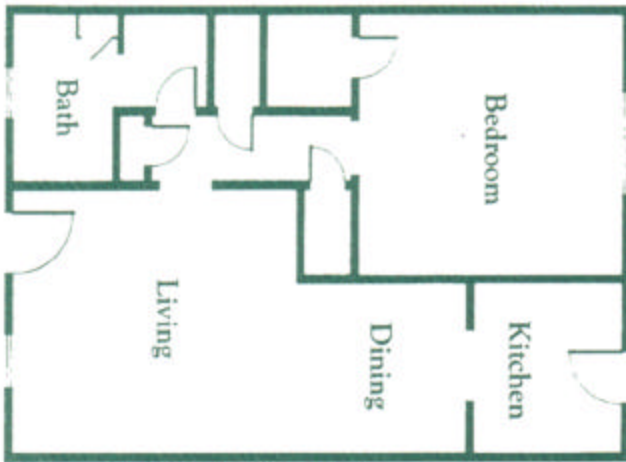

HIDDEN HIDDEN PARK

Hidden Park
4225 Mangum Road
Houston, Texas 77092
713.686.1662

PLAN A—One Bedroom
Approximately 680 Square Feet

PLAN B—One Bedroom
Approximately 725 Square Feet

PLAN C—Two Bedroom
Approximately 900 Square Feet

PLAN D—Two Bedroom
Approximately 900 Square Feet