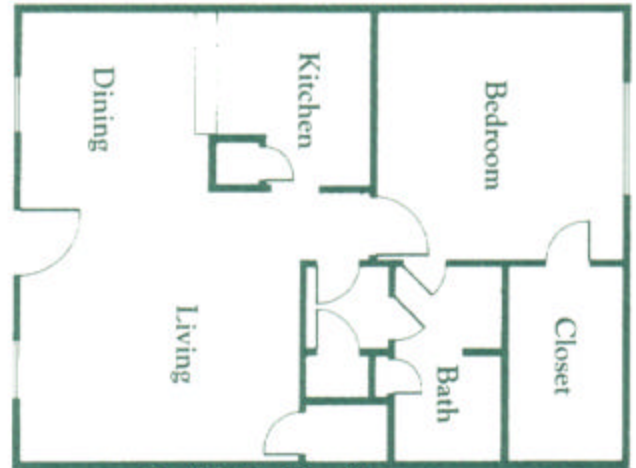

HIDDEN HIDDEN PARK

Hidden Park
4225 Mangum Road
Houston, Texas 77092
713.686.1662

PLAN A—One Bedroom
Approximately 680 Square Feet

PLAN B—One Bedroom
Approximately 725 Square Feet

PLAN C—Two Bedroom
Approximately 900 Square Feet

PLAN D—Two Bedroom
Approximately 900 Square Feet