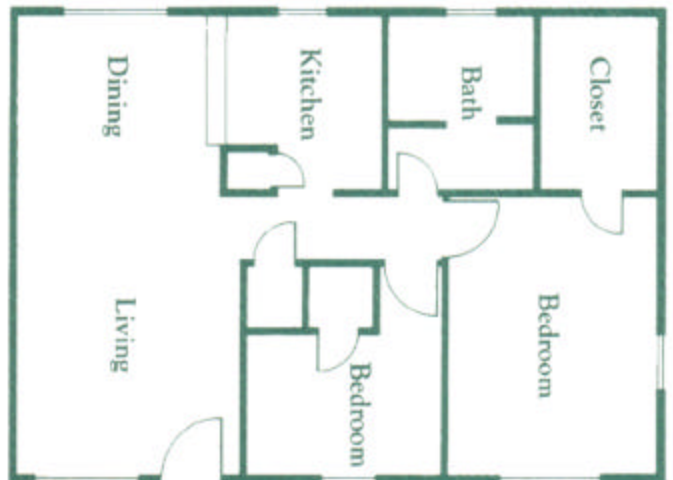

HIDDEN HIDDEN PARK

Hidden Park
4225 Mangum Road
Houston, Texas 77092
713.686.1662

PLAN A—One Bedroom
Approximately 680 Square Feet

PLAN B—One Bedroom
Approximately 725 Square Feet

PLAN C—Two Bedroom
Approximately 900 Square Feet

PLAN D—Two Bedroom
Approximately 900 Square Feet